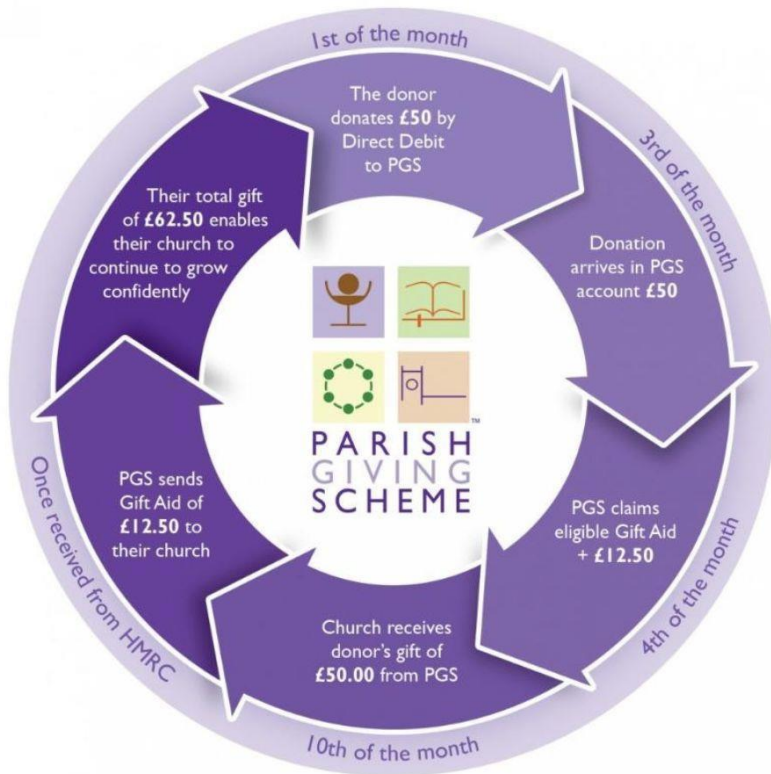

Parish Giving Scheme