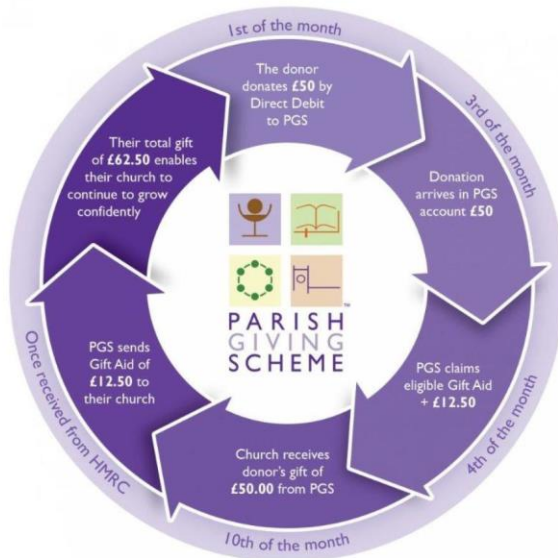

Parish Giving Scheme

People give to our churches in a number of amazing ways: through leading projects; playing music; visiting the sick and lonely; volunteering time in the kitchen and so many more ways. Our churches are also financially dependent upon the generosity of local Christians. This covers everything from keeping our buildings warm to funding the ministry of a vicar. If you have been giving financially to the work of one of our churches, thank you so much! However much and in whatever way you give, it is so valuable and greatly appreciated. What and how you give is a private matter and is kept private by those who deal with money in our churches. The Parish Giving Scheme is a method of giving our church treasurers would like to commend to you. It is user friendly and can be set up and controlled online or using paper forms. The Parish Giving Scheme also collects Gift Aid, saving our volunteers a great deal of work. Donations through the Parish Giving Scheme come direct to the church you are donating to. This is explained in the diagram above. To register for the Scheme online, go to www.parishgiving.org.uk. There you can select the church you would like to donate to and choose whether to make a one-off contribution or set up a regular gift. Thank you!