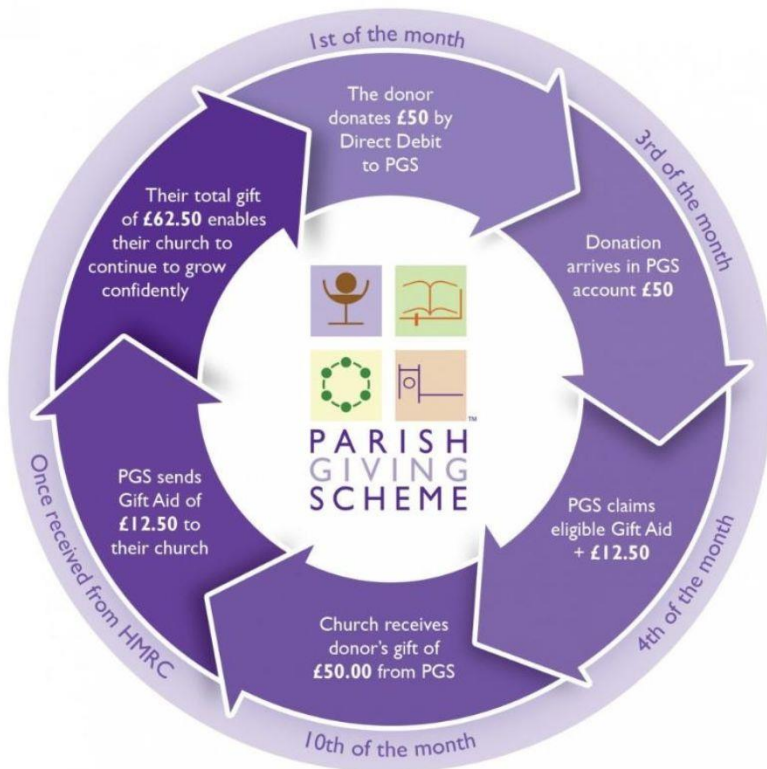

Friday

9.30am - FareShare - Bransgore

10am - Burley Prayer Meeting.

10.30am - Footsteps Study Group - Burley

Saturday

8am - Sea Swimming Group

Parish Giving Scheme

People give to our churches in a number of amazing ways: through leading projects; playing music; visiting the sick and lonely; volunteering time in the kitchen and so many more ways. Our churches are also financially dependent upon the generosity of local Christians. This covers everything from keeping our buildings warm to funding the ministry of a vicar.