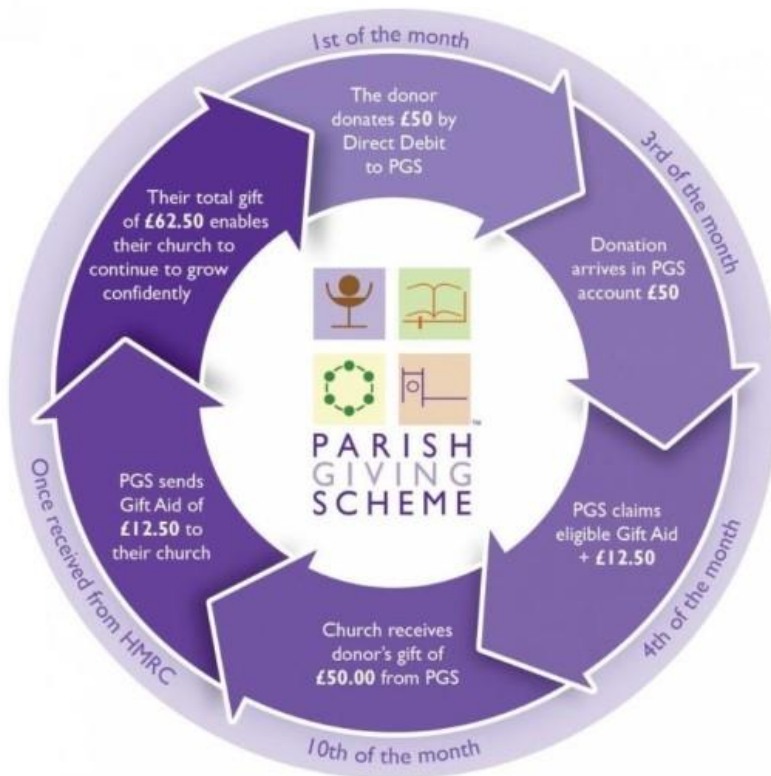

10.30am - Burley Coffee Morning

Wednesday

2pm - Knit & Stitch - Burley

Thursday

9am - Christianity Explored study group - Burley

11am - Time Together Lunch Club - Bransgore

12 noon - Food For Thought Lunch - Burley

6pm - Choir Practice - Burley

Friday

9.30am - FareShare - Bransgore

10am - Burley Prayer Meeting.

10.30am - Footsteps Study Group - Burley

Saturday

8am - Sea Swimming Group

Parish Giving Scheme