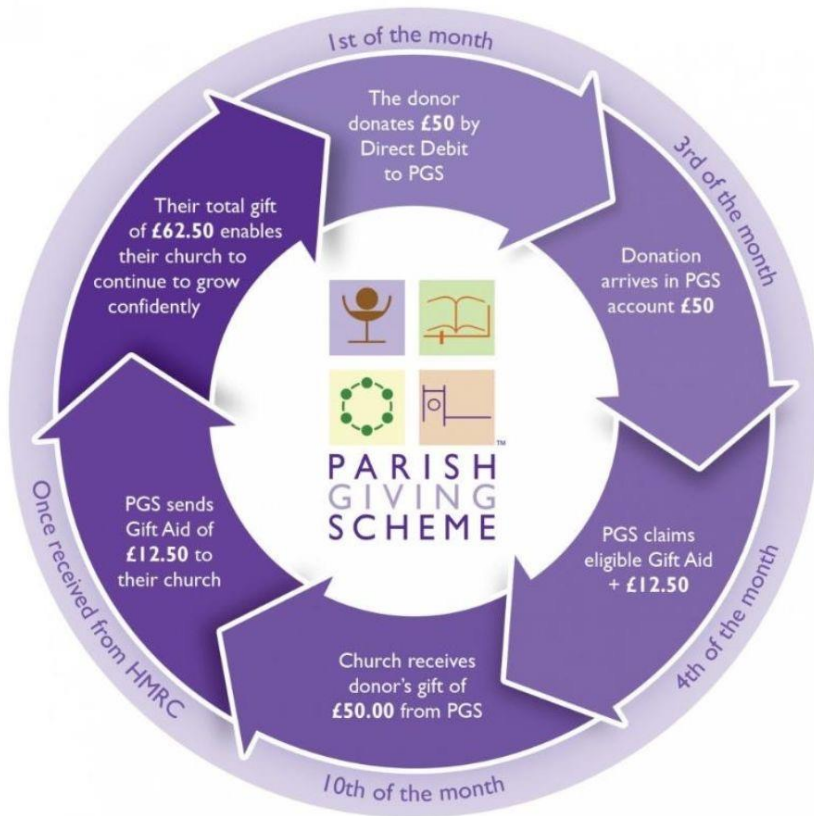

Parish Giving Scheme

People give to our churches in a number of amazing ways: through leading projects; playing music; visiting the sick and lonely; volunteering time in the kitchen and so many more ways. Our churches are also financially dependent upon the generosity of local Christians. This covers everything from keeping our buildings warm to funding the ministry of a vicar.

If you have been giving financially to the work of one of our churches, thank you so much! However much and in whatever way you give, it is so valuable and greatly appreciated. What and how you give is a private matter and is kept private by those who deal with money in our churches.

The Parish Giving Scheme is a method of giving our church treasurers would like to commend to you. It is user friendly and can be set up and controlled online or using paper forms. The Parish Giving Scheme also collects Gift Aid, saving our volunteers a great deal of work. Donations through the Parish Giving Scheme come direct to the church you are donating to. This is explained in the diagram above.

To register for the Scheme online, go to www.parishgiving.org.uk. There you can select the church you would like to donate to and choose whether to make a one-off contribution or set up a regular gift. Thank you!